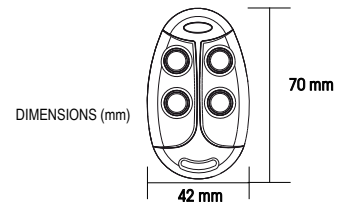

Transmitter with refined design and shiny plastic wings with carbon effect
Trasmittitore dal design ricercato con ali laterali in plastica lucida con effetto carbonio